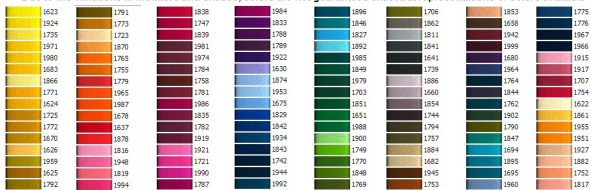

We use Polyester thread for bleach fast and ideal for harsh industrial laundering

Due to the variations in monitors and shades, colors are not guaranteed exact but representations of colors available

Let op:
Kleurafwijkingen treden op afhankelijk van uw monitor