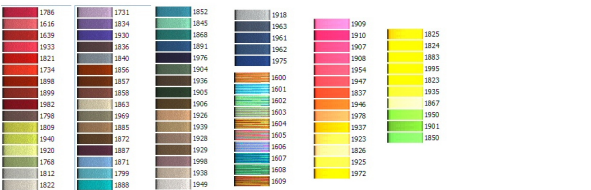

We use Polyester thread for bleach fast and ideal for harsh industrial laundering

Due to the variations in monitors and shades, colors are not guaranteed exact but representations of colors available

Let op:
Kleurafwijkingen treden op afhankelijk van uw monitor