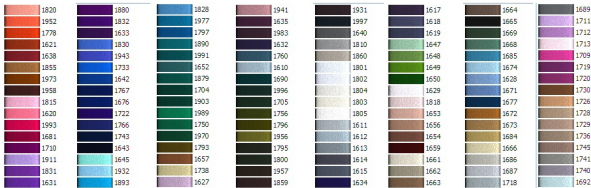

We use Polyester thread for bleach fast and ideal for harsh industrial laundering

Due to the variations in monitors and shades, colors are not guaranteed exact but representations of colors available

Let op:
Kleurafwijkingen treden op afhankelijk van uw monitor